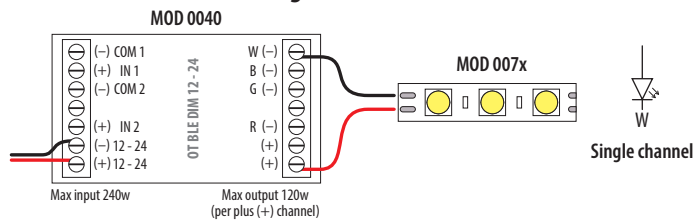

Q-lights Linear Light 24V - Wiring diagram

Minimum wire thickness for guaranteed maximum output (96W)

		Cable article number	
		AWG	
		328ft black	328ft red
L _{max} = Total cable length (ft)	33-66	14	200012-003-01 200012-003-02
	66-132	12	200012-004-01 200012-004-02

2

Optional: internet / smart home connection

Optional
200037-006 (IP68)

Optional: internet / smart home connection

Wiring for MOD 0040

Single channel

Four channel color

Three channel color