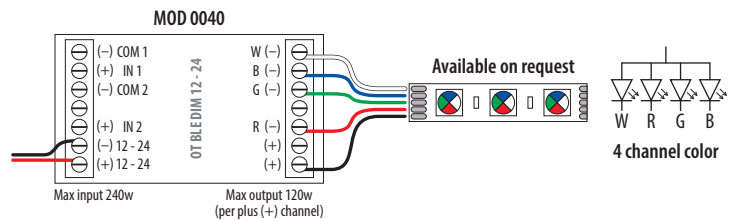

Q-lights Linear Light 24V - Wiring diagram

Minimum wire thickness for guaranteed maximum output (96W)

		Cable article number	
		AWG	
		328ft black	328ft red
L _{max} = Total cable length (ft)	33-66	14	200012-003-01 200012-003-02
	66-132	12	200012-004-01 200012-004-02

2

Optional: internet / smart home connection

Optional
200037-006 (IP68)

Optional: internet / smart home connection

Wiring for MOD 0040

Single channel

Four channel color

Three channel color

Tunable white