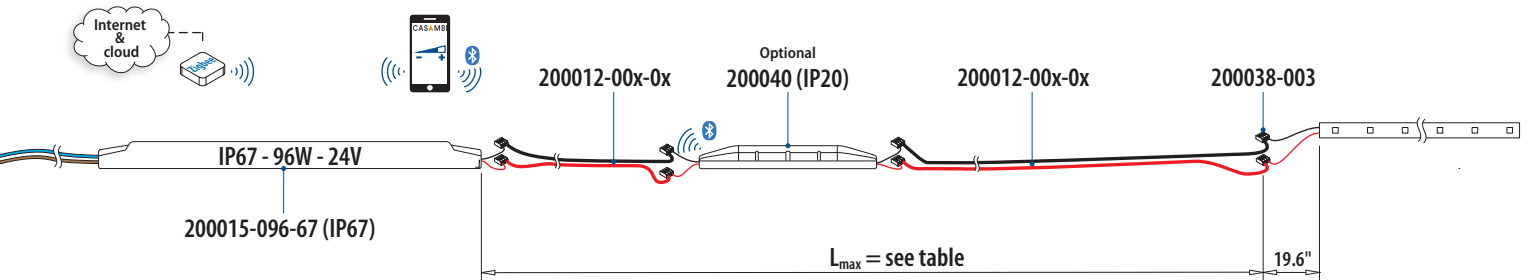

Q-lights Linear Light 24V - Wiring diagram

Minimum wire thickness for guaranteed maximum output (96W)

		Cable article number	
		AWG	
		328ft black	328ft red
L _{max} = Total cable length (ft)	33-66	14	200012-003-01 200012-003-02
	66-132	12	200012-004-01 200012-004-02

2

Optional: internet / smart home connection

Optional
200037-006 (IP68)

Optional: internet / smart home connection

Wiring for MOD 0040

Single channel

Four channel color

Three channel color

Tunable white