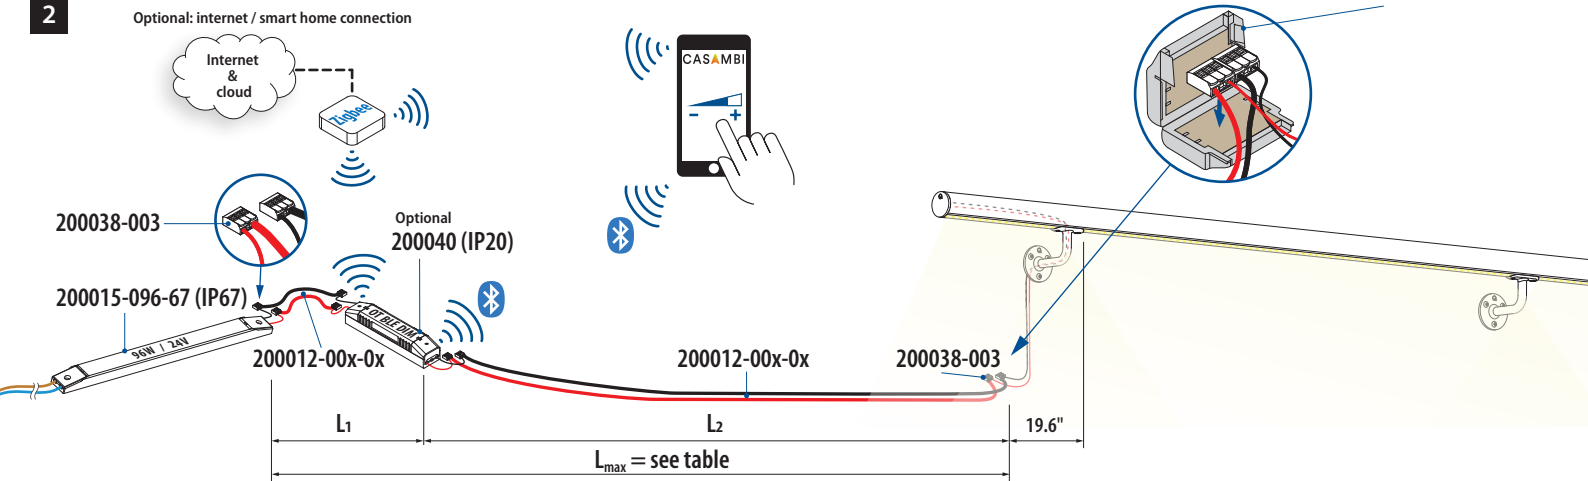

Q-lights Linear Light 24V - Wiring diagram

Minimum wire thickness for guaranteed maximum output (96W)

		Cable article number	
		AWG	
		328ft black	328ft red
L _{max} = Total cable length (ft)	33-66	14	200012-003-01 200012-003-02
	66-132	12	200012-004-01 200012-004-02

2

Optional: internet / smart home connection

Optional
200037-006 (IP68)

Optional: internet / smart home connection

Wiring for MOD 0040

Single channel

Four channel color

Three channel color

Tunable white