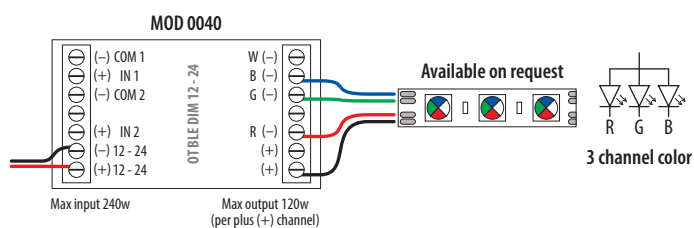

Q-lights Linear Light 24V - Wiring diagram

Minimum wire thickness for guaranteed maximum output (96W)

		Cable article number	
		AWG	
		328ft black	328ft red
L _{max} = Total cable length (ft)	33-66	14	200012-003-01 200012-003-02
	66-132	12	200012-004-01 200012-004-02

2

Optional: internet / smart home connection

Optional
200037-006 (IP68)

Optional: internet / smart home connection

Wiring for MOD 0040

Single channel

Four channel color

Three channel color

Tunable white